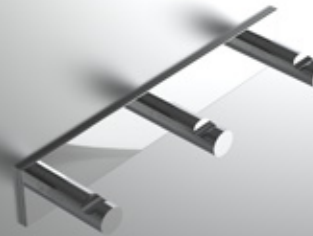

108-040118-P
78.6 x 8.3 x 7.6 cm
30.9 x 3.3 x 3 inch

TOWEL RACK
WITH BAR

108-0624-P
67.9 x 26 x 22.2 cm
26.7 x 10.2 x 8.7 inch

TOWEL RACK
WITH BAR

108-06SH24-P
72.9 x 25.4 x 10.5 cm
28.7 x 10 x 4.1 inch

ROBE HOOK

108-01S1-P
5 x 6.2 x 6.3 cm
2 x 2.4 x 2.5 inch

ROBE HOOK

108-01D2-P
17 x 6.2 x 4.5 cm
6.7 x 2.4 x 1.8 inch

ROBE HOOK

108-01T-P
25.2 x 6.2 x 4.5 cm
9.9 x 2.4 x 1.8 inch

TISSUE HOLDER

108-02D1-P
30.2 x 8.3 x 5 cm
11.9 x 3.3 x 2 inch