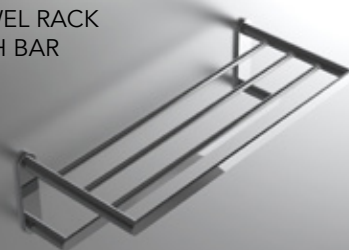

101-0412-P
34.8 x 7.6 x 4.3 cm
13.7 x 3 x 1.7 inch

101-049-P
27.2 x 7.6 x 4.3 cm
10.7 x 3 x 1.7 inch

SPARE TISSUE HOLDER

101-02S1-P
4.3 x 7.1 x 16 cm
1.7 x 2.8 x 6.3 inch

TOWEL RACK WITH BAR

101-0624-P
65.3 x 25.4 x 17.8 cm
25.7 x 10 x 7 inch