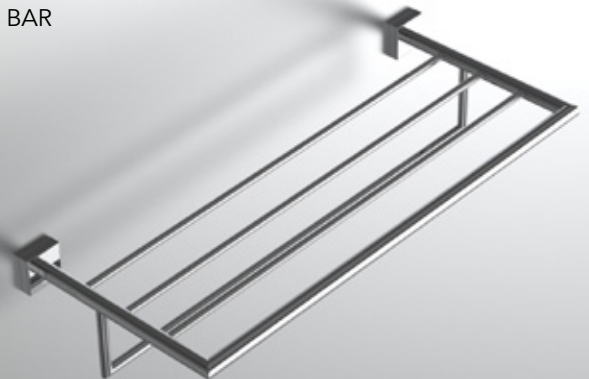

TOWEL RACK WITH BAR

103-0624-P
65.5 x 26.7 x 11.4 cm
25.8 x 10.5 x 4.5 inch