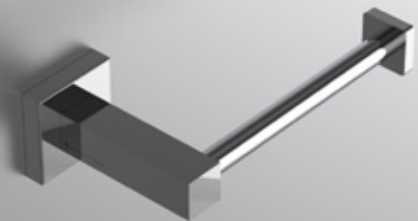

104-049-P
27.4 x 7.5 x 4.5 cm
10.8 x 3 x 1.8 inch

TOWEL BAR

104-0424-D-P
65.3 x 13 x 4.5 cm
25.7 x 5.1 x 1.8 inch

104-0418-D-P
50.2 x 13 x 4.5 cm
19.8 x 5.1 x 1.8 inch

TISSUE HOLDER

104-02R-P
16.4 x 8.5 x 4.5 cm
6.4 x 3.3 x 1.8 inch