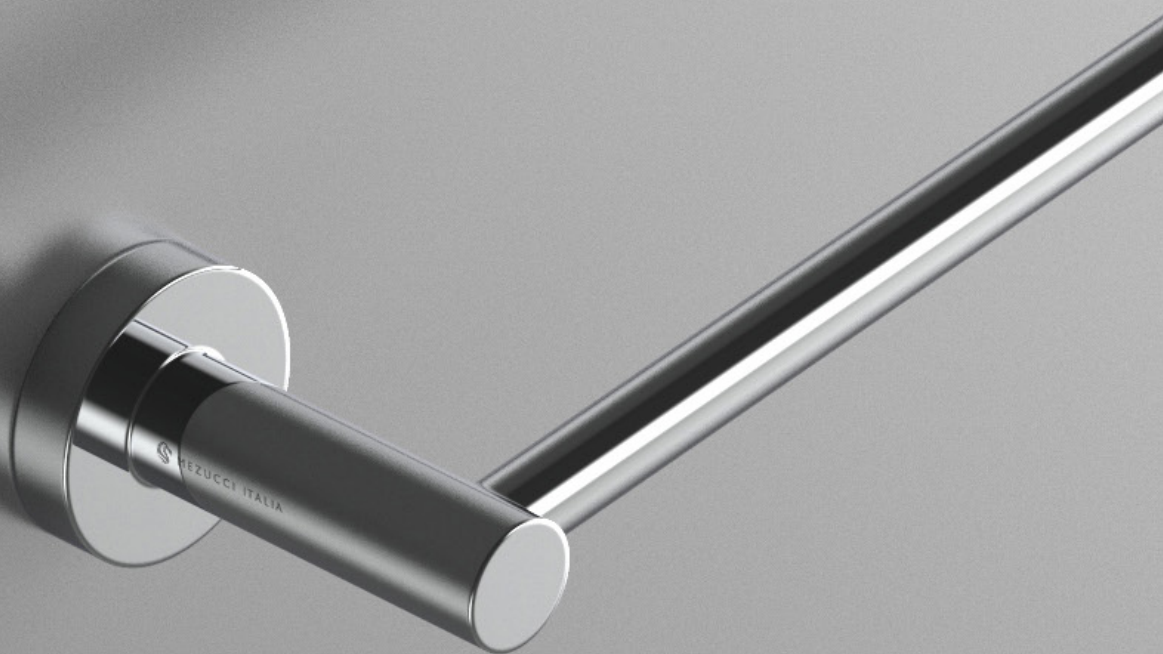

22.9 x 8.5 x 5.5 cm
9 x 3.3 x 2.2 inch

TISSUE HOLDER

106-021-P

19.1 x 8.5 x 2.5 cm
7.5 x 3.3 x 1 inch

SHOWER
SHELF

DIAM-502P

32.5 x 12.5 x 2 cm
12.8 x 4.9 x 0.8 inch

COLLEZIONE **CILINDRICO**