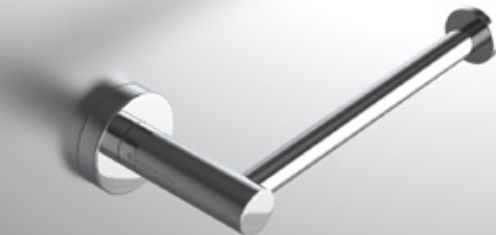

TISSUE HOLDER

107-02R-P
Also Available: 107-02L-P

16 x 7.2 x 4.3 cm
6.3 x 2.8 x 1.7 inch