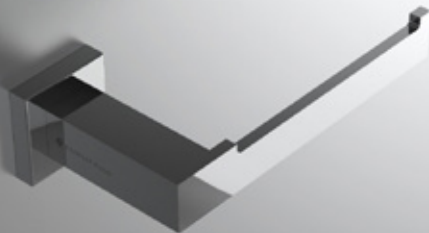

4.5 x 7.6 x 15.5 cm
1.8 x 3 x 6.1 inch

TOWEL RING

105-031

24.8 x 7.6 x 4.5 cm
9.8 x 3 x 1.8 inch

TISSUE HOLDER

105-02R-P
Also Available: 105-02L-P

17.5 x 7.6 x 4.5 cm
6.9 x 3 x 1.8 inch

TISSUE HOLDER