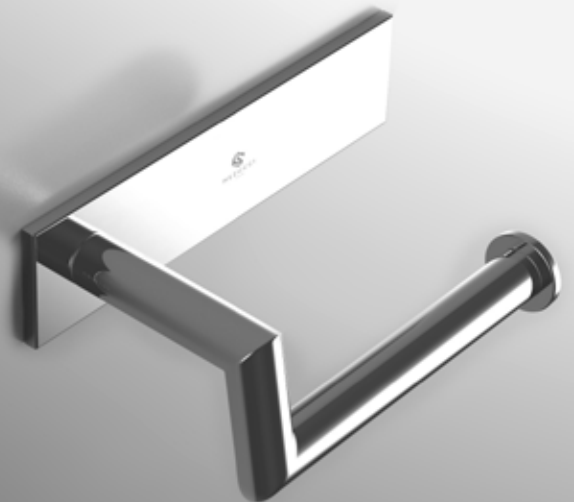

TISSUE HOLDER

109-02R-P
17.7 x 9.5 x 7.8 cm
7 x 3.7 x 3.1 inch

109-02L-P
Same size & design as
shown, pointing left