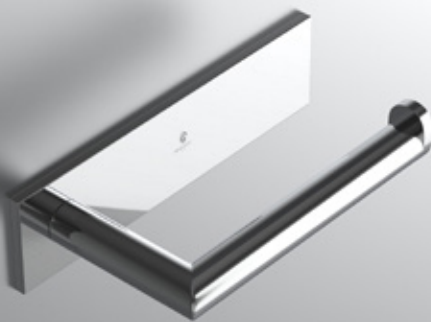

TISSUE HOLDER

108-02R-P
17.5 x 8.3 x 5 cm
6.9 x 3.3 x 2 inch

108-02L-P
Same size & design as
shown, pointing left