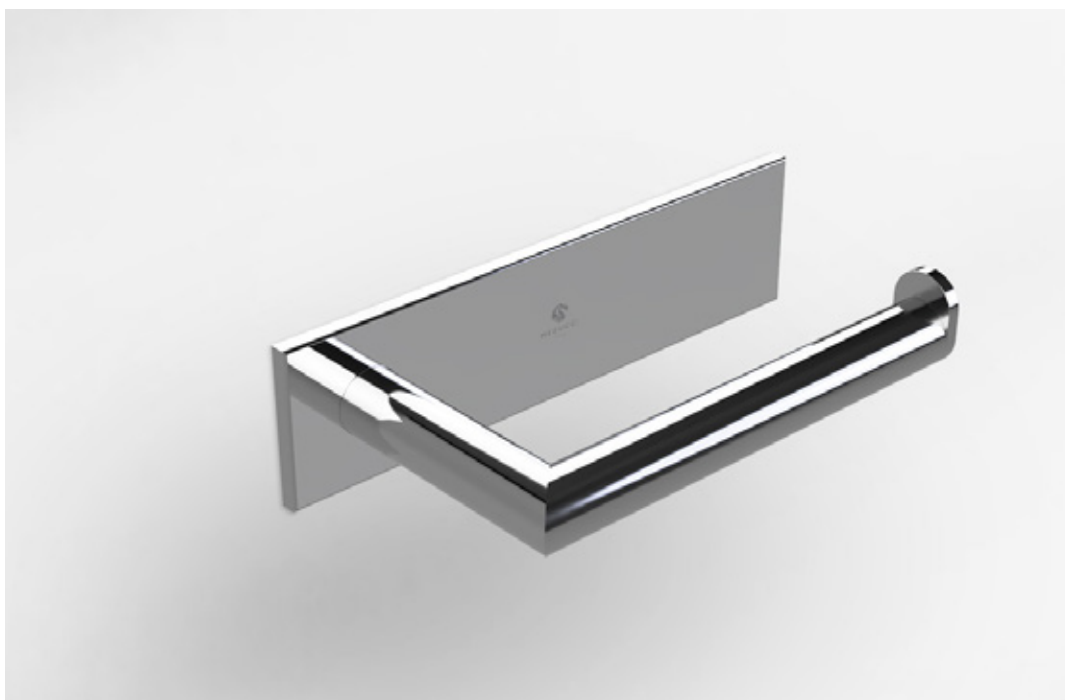

COLLEZIONE **MODERNO**

MEZUCCI ITALIA

MEZUCCI ITALIA

COLLEZIONE **MODERNO**

THE TOWEL RACK,
REINVENTED.

ICONIC **DESIGN**

108-031-P

108-02R-P

104-01S1-B

TOWEL BAR

108-0430-P
83.8 x 8.3 x 7.6 cm
33 x 3.3 x 3 inch

108-0424-P
68.6 x 8.3 x 7.6 cm
27 x 3.3 x 3 inch

108-0418-P
52.7 x 8.3 x 7 cm
20.7 x 3.3 x 2.8 inch

108-0412-P
36.5 x 8.3 x 6 cm
14.4 x 3.3 x 2.4 inch