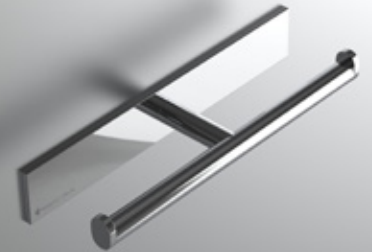

108-01S1-P
5 x 6.2 x 6.3 cm
2 x 2.4 x 2.5 inch

ROBE HOOK

108-01D2-P
17 x 6.2 x 4.5 cm
6.7 x 2.4 x 1.8 inch

ROBE HOOK

108-01T-P
25.2 x 6.2 x 4.5 cm
9.9 x 2.4 x 1.8 inch

TISSUE HOLDER

108-02D1-P
30.2 x 8.3 x 5 cm
11.9 x 3.3 x 2 inch