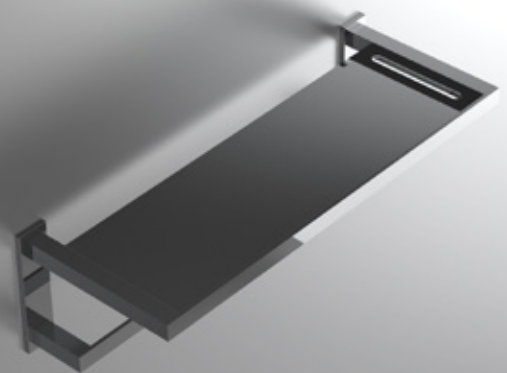

105-049-P
27.4 x 8.2 x 4.5 cm
10.8 x 3.2 x 1.8 inch

TOWEL BAR

105-0424-D-P
65.5 x 13.2 x 4.5 cm
25.8 x 5.2 x 1.8 inch

105-0418-D-P
50.2 x 13.2 x 4.5 cm
19.8 x 5.2 x 1.8 inch

TOWEL RACK WITH BAR

105-0624-P

65.5 x 25.4 x 17.8 cm
25.8 x 10 x 7 inch