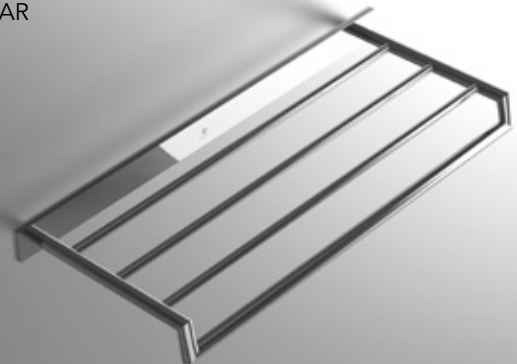

TOWEL BAR

109-0424-D-P

67 x 14 x 8.5 cm
26.4 x 5.5 x 3.3 inch

109-0418-D-P

51.8 x 14 x 8.5 cm
20.4 x 5.5 x 3.3 inch

TOWEL RACK
WITH BAR

109-0624-P

67 x 30.5 x 7.3 cm
26.4 x 12 x 2.9 inch