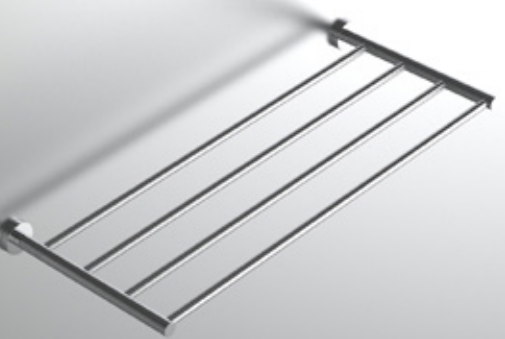

9.2 x 6.8 x 4.3 cm
3.6 x 2.7 x 1.7 inch

TOWEL RING

107-031-P

17.8 x 5.7 x 19.4 cm
7 x 2.3 x 7.6 inch

TOWEL RACK WITH BAR

107-0624-P

65.3 x 26.4 x 11.3 cm
25.7 x 10.4 x 4.4 inch

TOWEL RACK