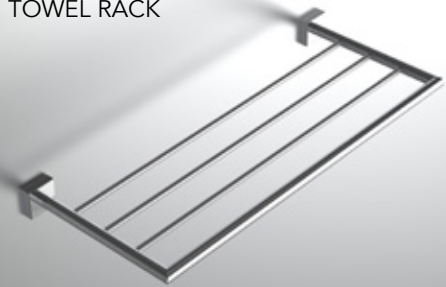

ROBE HOOK

103-01D2-P
15.2 x 4.6 x 4.5 cm
6 x 1.8 x 1.8 inch

ROBE HOOK

103-01S1-P
4.5 x 5.5 x 4.5 cm
1.8 x 2.1 x 1.8 inch

TOWEL RING

103-032-P
18.5 x 8.1 x 20.2 cm
7.3 x 3.2 x 8 inch

TOWEL RACK

103-0524-P
65.5 x 26.7 x 4.5 cm
25.8 x 10.5 x 1.8 inch