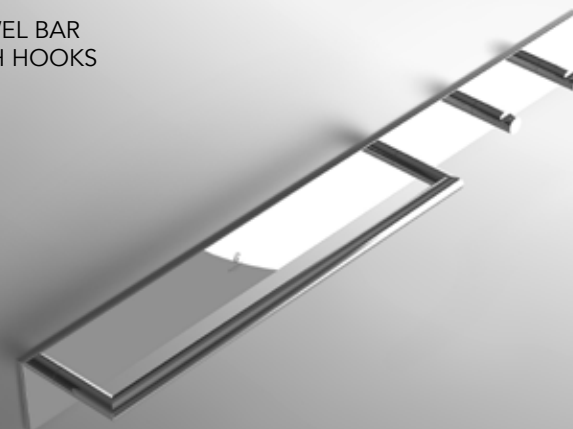

108-048-P
26.3 x 8.3 x 6 cm
10.4 x 3.3 x 2.4 inch

TOWEL BAR

108-0424-D-P
68.6 x 13.9 x 7.6 cm
27 x 5.5 x 3 inch

108-0418-D-P
52.7 x 13.9 x 7 cm
20.7 x 5.5 x 2.8 inch

TOWEL BAR
WITH HOOKS

108-040124-P
93.8 x 8.3 x 7.6 cm
36.9 x 3.3 x 3 inch