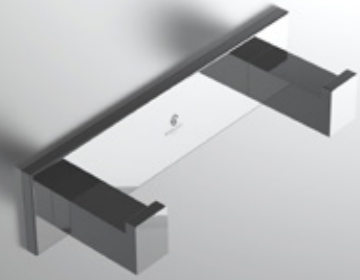

ROBE HOOK

105-01D2-P

15.2 x 5.6 x 4.5 cm
6 x 2.2 x 1.8 inch