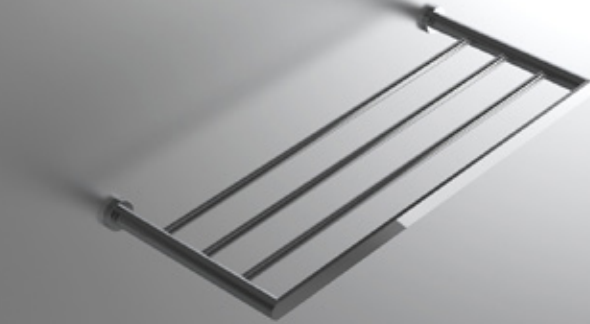

TOWEL RACK

101-0524-P

65.3 x 25.4 x 4.3 cm
25.7 x 10 x 1.7 inch