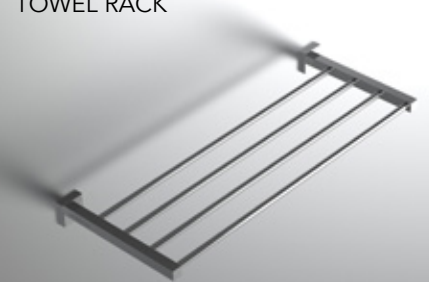

SHOWER SHELF

DIAM-502P
32.5 x 12.5 x 2 cm
12.8 x 4.9 x 0.8 inch

TOWEL RING

104-032-P
18.5 x 5.7 x 21.1 cm
7.3 x 2.3 x 8.3 inch

TOWEL RACK

104-0524-P
65.3 x 26.4 x 4.5 cm
25.7 x 10.4 x 1.8 inch

TOWEL RING

104-031-P
23.6 x 5.7 x 5.8 cm
9.3 x 2.3 x 2.3 inch