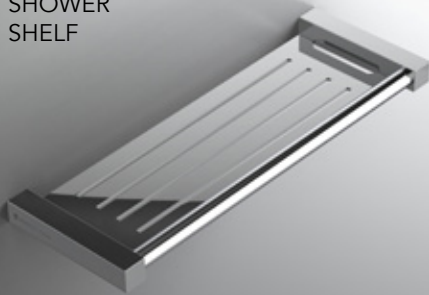

SHOWER SHELF

DIAM-502P
32.5 x 12.5 x 2 cm
12.8 x 4.9 x 0.8 inch

104-032-P
18.5 x 5.7 x 21.1 cm
7.3 x 2.3 x 8.3 inch