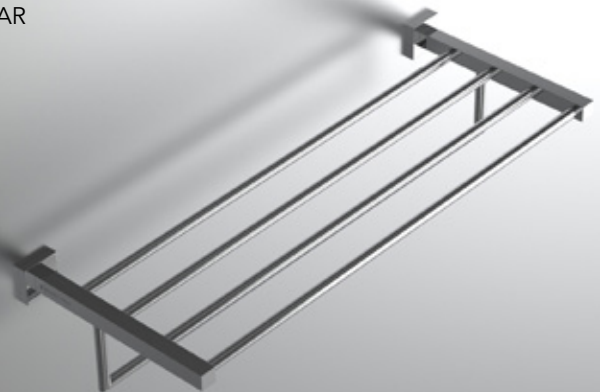

TOWEL RACK WITH BAR

104-0624-P
65.3 x 26.4 x 11.5 cm
25.7 x 10.4 x 4.5 inch