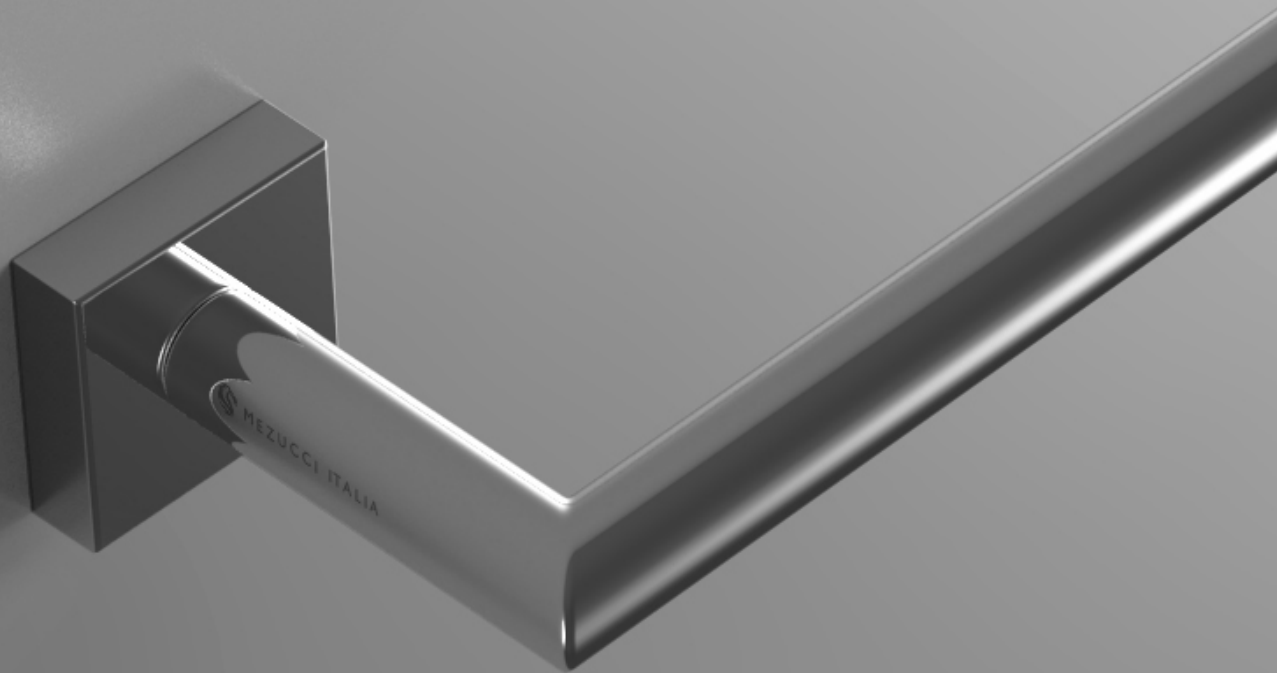

COLLEZIONE **PARALLELO**