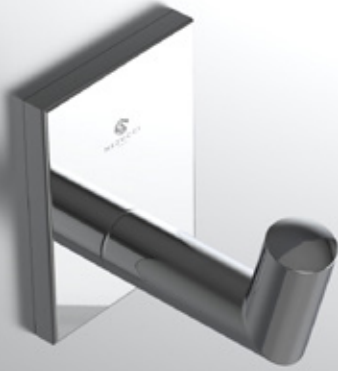

109-0424-P

67 x 9 x 8.5 cm
26.4 x 3.5 x 3.3 inch

109-0418-P

51.8 x 9 x 8.5 cm
20.4 x 3.5 x 3.3 inch

109-0412-P

36.5 x 9 x 8.5 cm
14.4 x 3.5 x 3.3 inch

109-049-P

28.9 x 9 x 8.5 cm
11.4 x 3.5 x 3.3 inch

TOWEL BAR

109-0424-D-P

67 x 14 x 8.5 cm
26.4 x 5.5 x 3.3 inch

109-0418-D-P

51.8 x 14 x 8.5 cm
20.4 x 5.5 x 3.3 inch

TOWEL RACK
WITH BAR

109-0624-P

67 x 30.5 x 7.3 cm
26.4 x 12 x 2.9 inch

ROBE HOOK

109-01S1-P

5 x 6.6 x 7 cm
2 x 2.6 x 2.8 inch

ROBE HOOK

109-01D2-P

16 x 6.6 x 6 cm
6.3 x 2.6 x 2.4 inch

TOWEL RING

109-031-P