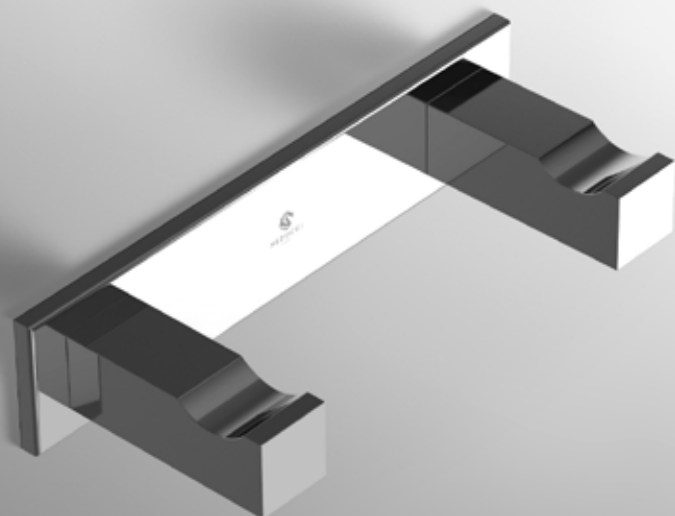

ROBE HOOK

106-01D2-P

15.2 x 6.1 x 3.2 cm
6 x 2.4 x 1.3 inch

ROBE HOOK