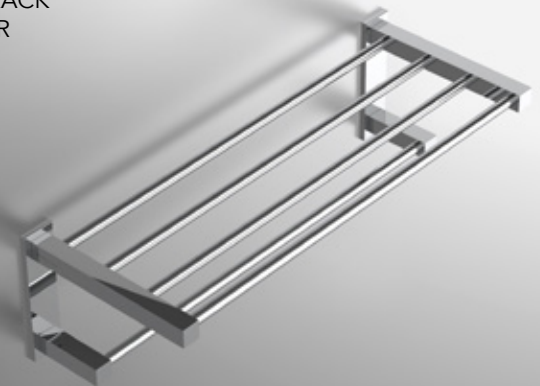

106-049-P
25.4 x 8.5 x 2.5 cm
10 x 3.3 x 1 inch

TOWEL BAR

106-0424-D-P
63.5 x 13.7 x 2.5 cm
25 x 5.4 x 1 inch

106-0418-D-P
48.3 x 13.7 x 2.5 cm
19 x 5.4 x 1 inch

TOWEL RACK WITH BAR

106-0624-P

63.5 x 26 x 19.1 cm
25 x 10.2 x 7.5 inch