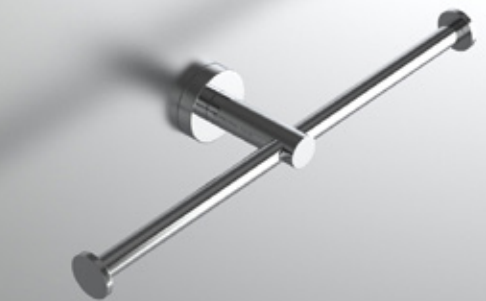

107-0524-P

65.3 x 26.4 x 4.3 cm
25.7 x 10.4 x 1.7 inch

TISSUE HOLDER

107-02R-P
Also Available: 107-02L-P

16 x 7.2 x 4.3 cm
6.3 x 2.8 x 1.7 inch

TISSUE HOLDER

107-02D1-P

27.3 x 7.2 x 4.3 cm
10.7 x 2.8 x 1.7 inch