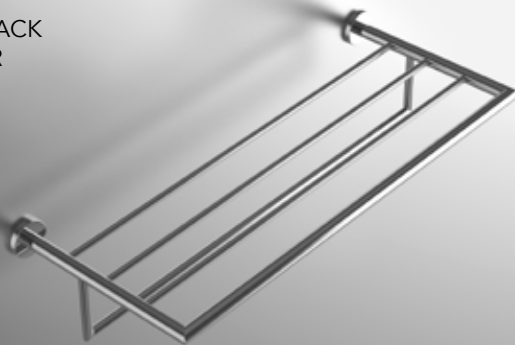

6.5 x 11 x 27.7 cm
2.6 x 4.3 x 10.9 inch

SPARE TISSUE
HOLDER

102-02S1-P

6.5 x 11 x 16.9 cm
2.6 x 4.3 x 6.7 inch

TOWEL RING

102-032-P

18.5 x 7.4 x 20.2 cm
7.3 x 2.9 x 8 in

TOWEL RACK
WITH BAR