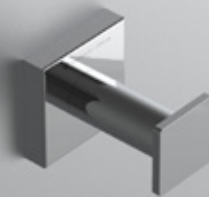

104-049-P
27.4 x 7.5 x 4.5 cm
10.8 x 3 x 1.8 inch

TOWEL BAR

104-0424-D-P
65.3 x 13 x 4.5 cm
25.7 x 5.1 x 1.8 inch

104-0418-D-P
50.2 x 13 x 4.5 cm
19.8 x 5.1 x 1.8 inch

TISSUE HOLDER

104-02R-P
16.4 x 8.5 x 4.5 cm
6.4 x 3.3 x 1.8 inch

104-02L-P
Same size & design as
shown, pointing left

TISSUE HOLDER

104-02D1-P
28.2 x 8.5 x 4.5 cm
11.1 x 3.3 x 1.8 cm

ROBE HOOK

104-01S1-P
4.5 x 6 x 4.5 cm
1.8 x 2.4 x 1.8 inch

ROBE HOOK

104-01D2-P
15.2 x 5.5 x 4.5 cm
6 x 2.2 x 1.8 inch