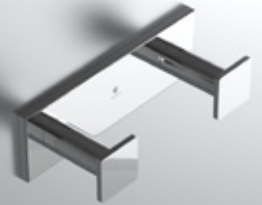

104-02L-P
Same size & design as
shown, pointing left

TISSUE HOLDER

104-02D1-P
28.2 x 8.5 x 4.5 cm
11.1 x 3.3 x 1.8 cm

ROBE HOOK

104-01S1-P
4.5 x 6 x 4.5 cm
1.8 x 2.4 x 1.8 inch

ROBE HOOK

104-01D2-P
15.2 x 5.5 x 4.5 cm
6 x 2.2 x 1.8 inch

SHOWER SHELF

DIAM-502P
32.5 x 12.5 x 2 cm
12.8 x 4.9 x 0.8 inch

TOWEL RING

104-032-P
18.5 x 5.7 x 21.1 cm
7.3 x 2.3 x 8.3 inch

TOWEL RACK

104-0524-P
65.3 x 26.4 x 4.5 cm
25.7 x 10.4 x 1.8 inch

TOWEL RING

104-031-P
23.6 x 5.7 x 5.8 cm
9.3 x 2.3 x 2.3 inch