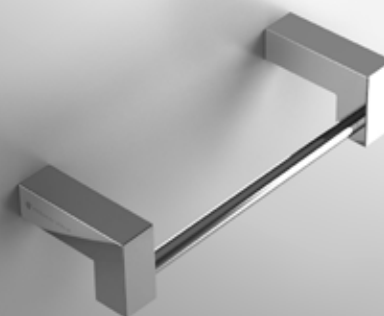

ROBE HOOK

106-01D2-P

15.2 x 6.1 x 3.2 cm
6 x 2.4 x 1.3 inch

ROBE HOOK

106-01S1-P

2 x 5.6 x 2 cm
0.8 x 2.2 x 0.8 inch

TOWEL RING

106-031-P

22.9 x 8.5 x 5.5 cm
9 x 3.3 x 2.2 inch

TISSUE HOLDER

106-021-P

19.1 x 8.5 x 2.5 cm
7.5 x 3.3 x 1 inch

SHOWER
SHELF

DIAM-502P

32.5 x 12.5 x 2 cm
12.8 x 4.9 x 0.8 inch

COLLEZIONE **CILINDRICO**