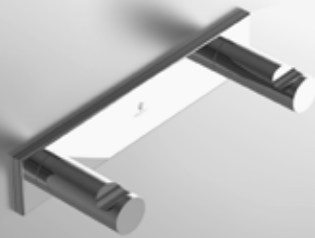

108-040118-P
78.6 x 8.3 x 7.6 cm
30.9 x 3.3 x 3 inch

TOWEL RACK
WITH BAR

108-0624-P
67.9 x 26 x 22.2 cm
26.7 x 10.2 x 8.7 inch

TOWEL RACK
WITH BAR

108-06SH24-P
72.9 x 25.4 x 10.5 cm
28.7 x 10 x 4.1 inch

ROBE HOOK

108-01S1-P
5 x 6.2 x 6.3 cm
2 x 2.4 x 2.5 inch

ROBE HOOK

108-01D2-P
17 x 6.2 x 4.5 cm
6.7 x 2.4 x 1.8 inch

ROBE HOOK

108-01T-P
25.2 x 6.2 x 4.5 cm
9.9 x 2.4 x 1.8 inch

TISSUE HOLDER

108-02D1-P
30.2 x 8.3 x 5 cm
11.9 x 3.3 x 2 inch