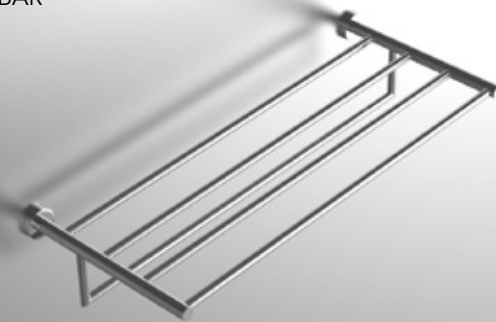

9.2 x 6.8 x 4.3 cm
3.6 x 2.7 x 1.7 inch

TOWEL RING

107-031-P

17.8 x 5.7 x 19.4 cm
7 x 2.3 x 7.6 inch

TOWEL RACK WITH BAR

107-0624-P

65.3 x 26.4 x 11.3 cm
25.7 x 10.4 x 4.4 inch

TOWEL RACK