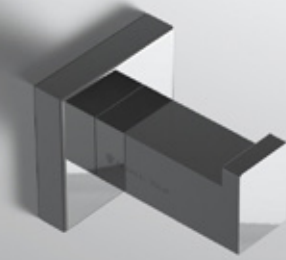

ROBE HOOK

105-01S1-P

4.5 x 6.1 x 4.5 cm
1.8 x 2.4 x 1.8 inch