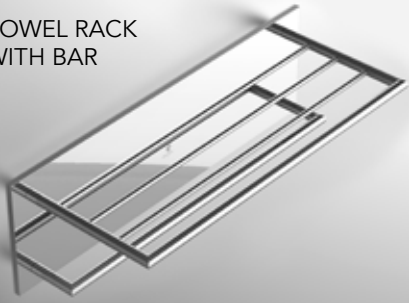

TOWEL RACK
WITH BAR

108-0624-P
67.9 x 26 x 22.2 cm
26.7 x 10.2 x 8.7 inch

TOWEL RACK
WITH BAR

108-06SH24-P
72.9 x 25.4 x 10.5 cm
28.7 x 10 x 4.1 inch

108-01S1-P
5 x 6.2 x 6.3 cm
2 x 2.4 x 2.5 inch