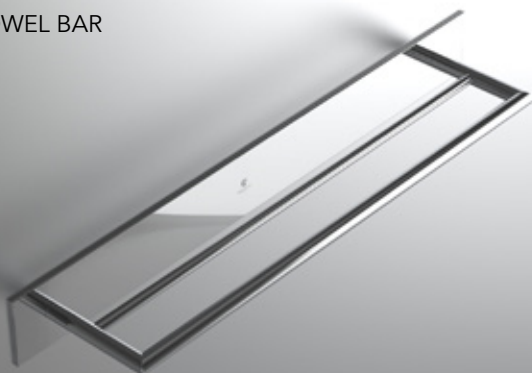

TOWEL BAR

108-0424-D-P
68.6 x 13.9 x 7.6 cm
27 x 5.5 x 3 inch

108-0418-D-P
52.7 x 13.9 x 7 cm
20.7 x 5.5 x 2.8 inch